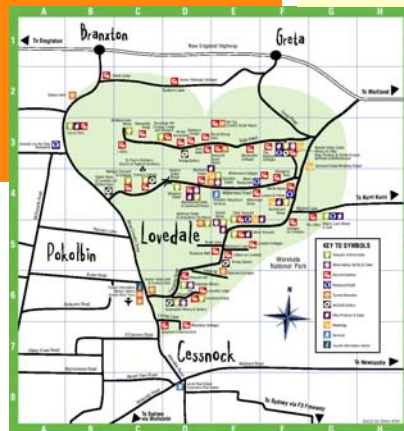

Golden Oldies Rugby Festival

June 16th 2007

Celebrate Rugby, Mates, Food and Wine in the fabulous Hunter Valley. Make the 2nd Lovedale Golden Oldies Rugby Festival a feature in your 2007 tour plans — you won't regret it!

The festival will be a truly memorable experience with the attractions of the Lovedale area surrounding the purpose built rugby fields nestled amongst the vineyards.

Come on — Indulge in all your favourite activities over one great weekend!

Come for the Weekend or
Come for the Day
BUT Don't Miss It!
Put It In Your Event
Calendar Now!
www.argorugby.com.au

LGORF—It's Big!
Saturday 16th June
BIG Social Event
BIG Food
BIG Drinks
BIG Tri-Nations Game
BIG Screens
BIG Fun
Sunday 17th June
BIG Rugby Games
BIG Mess
BIG Day

Gourmet Dinner
at Tatler Winery
Saturday 15th June from
1900hrs til late

Great Food, Wine, Beer
Tri-Nations Game Live
on 2 BIG Screens
Dancing
Informal Atmosphere
Great Value for Money
Book Early

Activities

- >> Rugby
- >> Dinner
- >> Tri-Nations
  Australia vs. Sth Africa
  Live Broadcast
- >> Golf
- >> Entertainment
- >> Restaurants
- >> BBQ
- >> Wineries
- >> Ballooning

www.lovedalehuntervalley.com.au

Lovedale
Hunter Valley—NSW